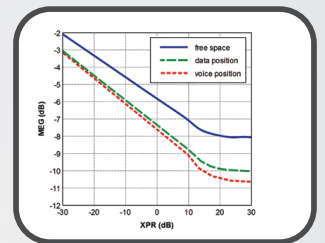

FEKO
Comprehensive Electromagnetic Solutions