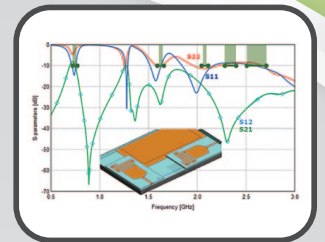

FEKO
Comprehensive Electromagnetic Solutions