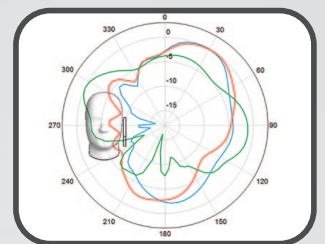

FEKO
Comprehensive Electromagnetic Solutions