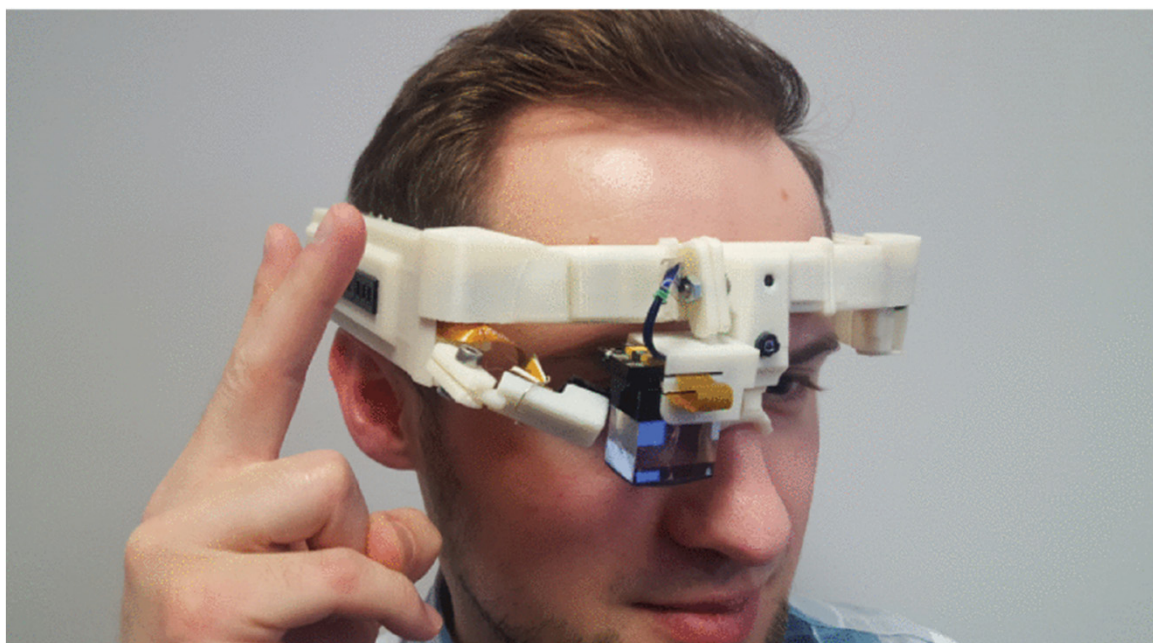

(ISSN 1558-1748)

Person interacting with smart glasses (eGlasses) utilizing the linear optical gesture sensor (Vol. 18, No. 13, see page 5436).