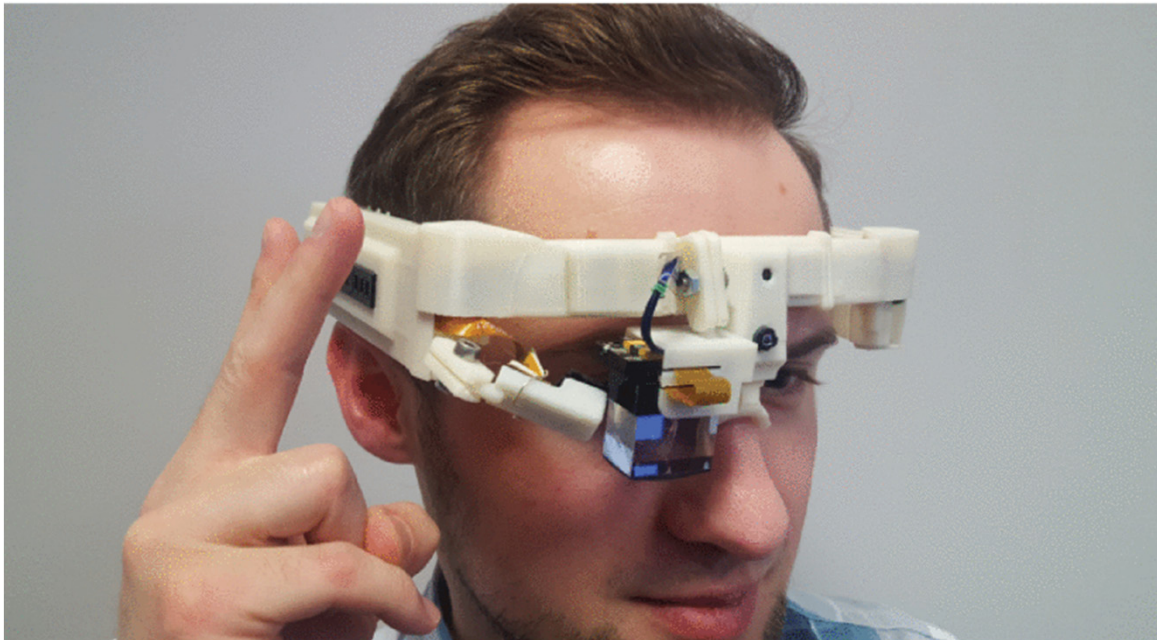

(ISSN 1558-1748)

Person interacting with smart glasses (eGlasses) utilizing the linear optical gesture sensor (Vol. 18, No. 13, see page 5436).